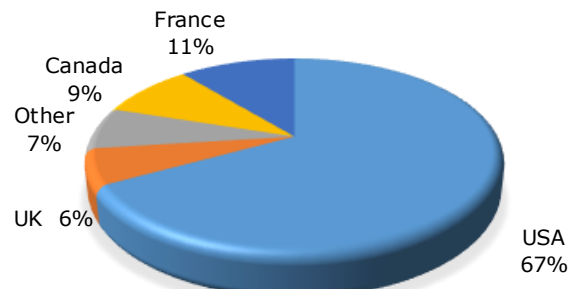

Upper School Details

- Trimester System; Non-Ranking.
- All graduates prepare for either the French Baccalaureate Diploma or the International Baccalaureate Diploma **and an American High School Diploma.**
- All core academic courses should be considered “honors” level.
- **All Awty graduates meet or exceed requirements for Texas’ Foundation High School Program at the Distinguished Level of Achievement.**
- 16 varsity sports; 55+ clubs and activities; 5 Honor Societies.
- Students strongly advised to apply to 10 or fewer colleges/universities.
- Class of 2018: 125 students | 35 French Program | 90 International Program.

GPA French Program

- 1—20 point grading scale. **It would be inaccurate to multiply a French grade by 5 to find the US equivalent.**
- Calculated annually and compared to class average.
- Overall GPA of 16+ considered “Exceptional”.
- 10 is minimum average score (based on 8—10 weighted final 4-hour exams) required to earn the French Baccalaureate.
- No minimum passing grade on transcript; focus is on final Bac exams.

GPA International Program

- 1—100 grading scale.
- Lowest passing grade is 60.
- Cumulative based on IB Diploma classes (grades 11 and 12).
- Unweighted.

Class of 2017 University Matriculation

110 Graduates | 34 French Bac | 76 International Bac

ACCREDITATIONS Council of International Schools | French Ministry of Education | International Baccalaureate Organization | Independent Schools Association of the Southwest | Dutch Ministry of Education

MEMBERSHIPS Association of French Schools in America | International Association for College Admissions Counseling | Mission Laïque Française | Houston Association of Independent Schools | National Association of Independent Schools | National Association for College Admissions Counseling | The College Board | Texas Association for College Admissions Counseling